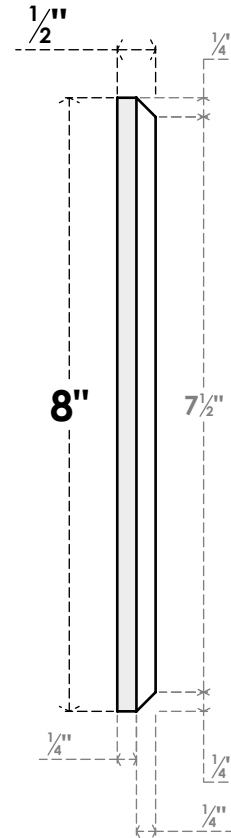

ROSP080X080X050SDG01

8"W X 8"H X 1/2"P STANDARD SEDGWICK ROSETTE WITH BEVELED EDGE, ARCHITECTURAL GRADE PVC

FRONT

SIDE

EKENA MILLWORK
2300 WEST MAIN ST.
CLARKSVILLE, TX 75426
TOLL FREE: 866-607-0453
WWW.EKENAMILLWORK.COM

NOTES

1. INSTALLATION TO BE COMPLETED IN ACCORDANCE WITH MANUFACTURER'S SPECIFICATIONS.
2. DRAWING MAY NOT BE TO SCALE
3. THIS DRAWING IS INTENDED FOR DESIGN AND PLANNING PURPOSES ONLY.
4. ALL INFORMATION CONTAINED HEREIN WAS CURRENT AT THE TIME OF DEVELOPMENT BUT MUST BE REVIEWED AND APPROVED BY THE PRODUCT MANUFACTURER TO BE CONSIDERED ACCURATE.
5. ARCHITECTURAL GRADE PVC PRODUCTS ARE MADE FROM EXPANDED CELLULAR PVC AND COME NATURALLY WHITE BUT MAY BE PAINTED