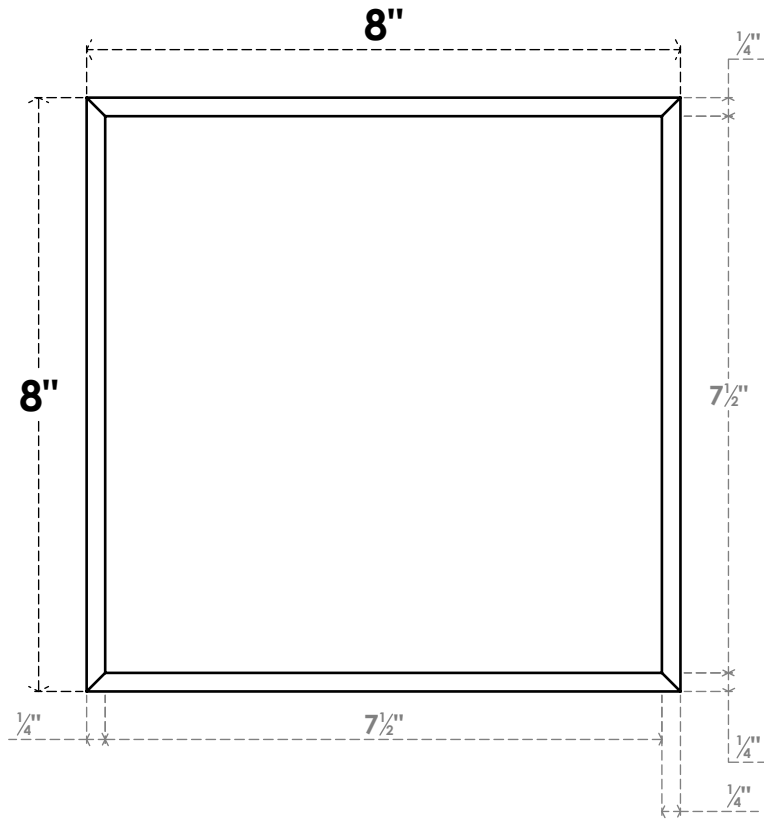

ROSP080X080X050SDG01

8"W X 8"H X 1/2"P STANDARD SEDGWICK ROSETTE WITH BEVELED EDGE, ARCHITECTURAL GRADE PVC

FRONT

SIDE

EKENA MILLWORK
2300 WEST MAIN ST.
CLARKSVILLE, TX 75426
TOLL FREE: 866-607-0453
WWW.EKENAMILLWORK.COM